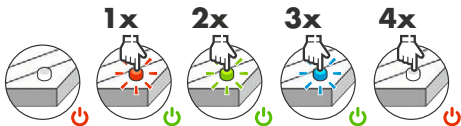

# GRAVITRAX

BUILD BEYOND THE USUAL

ELEMENT \* | SWITCH & TRIGGER

Ravensburger

4

1.2V-1.5V ✓

> 1.5V ✗

**1**